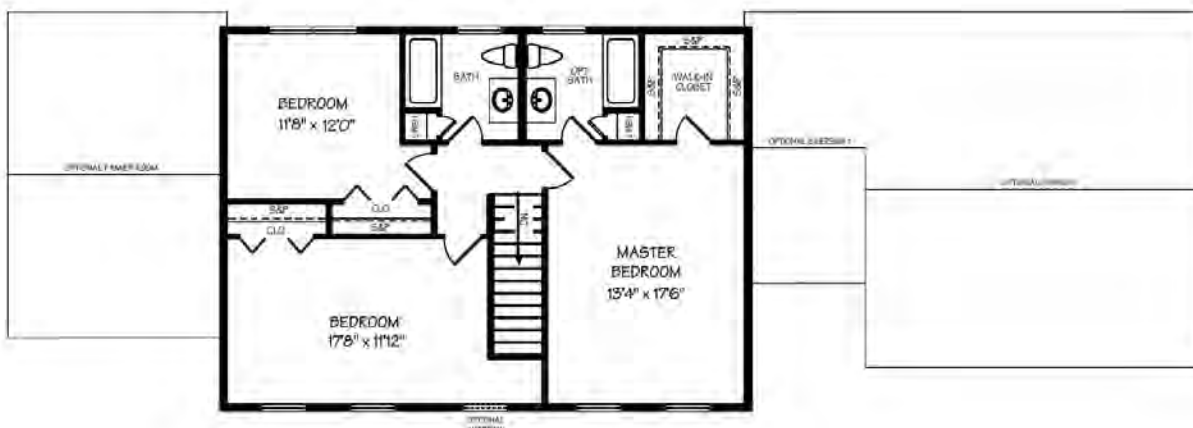

Floor Plan - The Atlantic

Meredith, New Hampshire
Office: 1-800-350-4442
Site: 603-279-0796 • Site Fax: 603-279-1078

This traditional New England Style Colonial is a timeless design that never goes out of style. Its side service entrance adds a convenient less formal second entrance for heavy traffic. This optional mudroom also buffers the living area from the potential 2 car attached garage. This home has expansion in mind...add an optional family room, play room or work out room.

The Atlantic-I

- 3 Bedrooms
- 2-1/2 Baths
- 1,872 sq.ft.

The Atlantic-II

- 3 Bedrooms
- 2-1/2 Baths
- 1,968 sq.ft.
- Mud Room
- Attached Garage

Built By:

Please Note: All Kitchen layouts are representative only. This flyer is for illustrative purposes only and is not a legal contract. Floor Plans shown are one variation of homes illustrated. Other variations and sizes available. Please speak with a Sales Associate for more details and options. Layouts and options are subject to change.