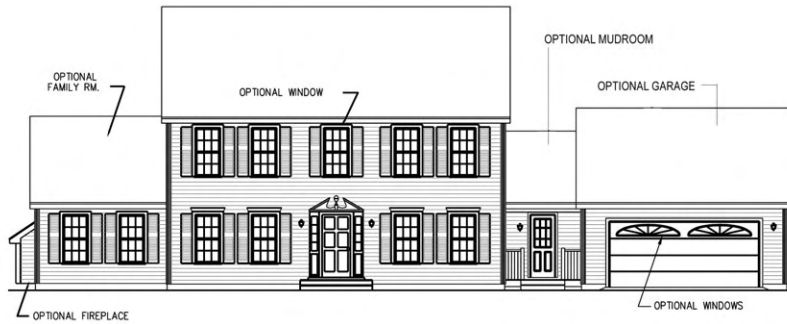

Floor Plan - The Atlantic

Meredith, New Hampshire
Office: 1-800-350-4442
Site: 603-279-0796 • Site Fax: 603-279-1078

This traditional New England Style Colonial is a timeless design that never goes out of style. Its side service entrance adds a convenient less formal second entrance for heavy traffic. This optional mudroom also buffers the living area from the potential 2 car attached garage. This home has expansion in mind...add an optional family room, play room or work out room.

The Atlantic-I

- 3 Bedrooms
- 2-1/2 Baths
- 1,872 sq.ft.

The Atlantic-II

- 3 Bedrooms
- 2-1/2 Baths
- 1,968 sq.ft.
- Mud Room
- Attached Garage

Built By:

Please Note: All Kitchen layouts are representative only. This flyer is for illustrative purposes only and is not a legal contract. Floor Plans shown are one variation of homes illustrated. Other variations and sizes available. Please speak with a Sales Associate for more details and options. Layouts and options are subject to change.