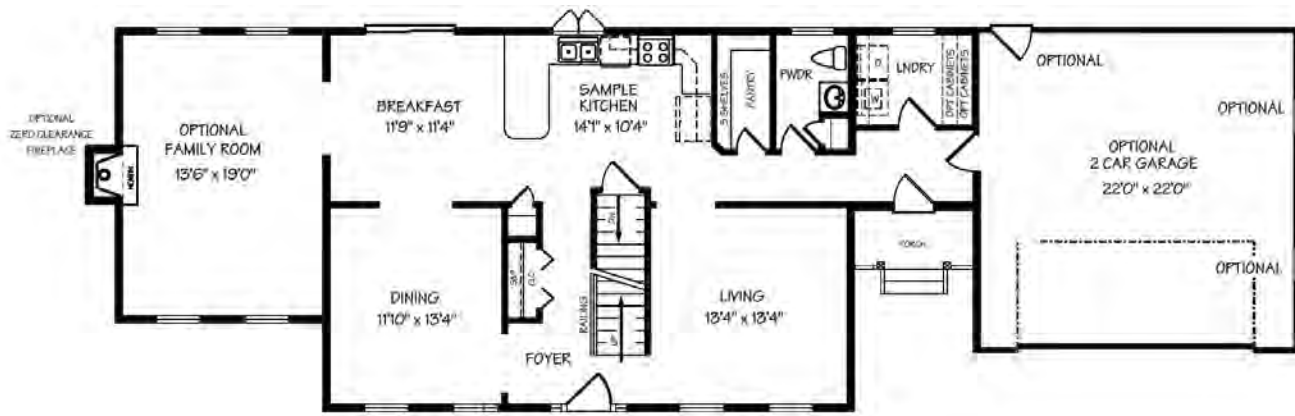

Floor Plan - The Atlantic

Meredith, New Hampshire
Office: 1-800-350-4442
Site: 603-279-0796 • Site Fax: 603-279-1078

This traditional New England Style Colonial is a timeless design that never goes out of style. Its side service entrance adds a convenient less formal second entrance for heavy traffic. This optional mudroom also buffers the living area from the potential 2 car attached garage. This home has expansion in mind...add an optional family room, play room or work out room.

The Atlantic-I

- 3 Bedrooms
- 2-1/2 Baths
- 1,872 sq.ft.

The Atlantic-II

- 3 Bedrooms
- 2-1/2 Baths
- 1,968 sq.ft.
- Mud Room
- Attached Garage

Built By:

Please Note: All Kitchen layouts are representative only. This flyer is for illustrative purposes only and is not a legal contract. Floor Plans shown are one variation of homes illustrated. Other variations and sizes available. Please speak with a Sales Associate for more details and options. Layouts and options are subject to change.