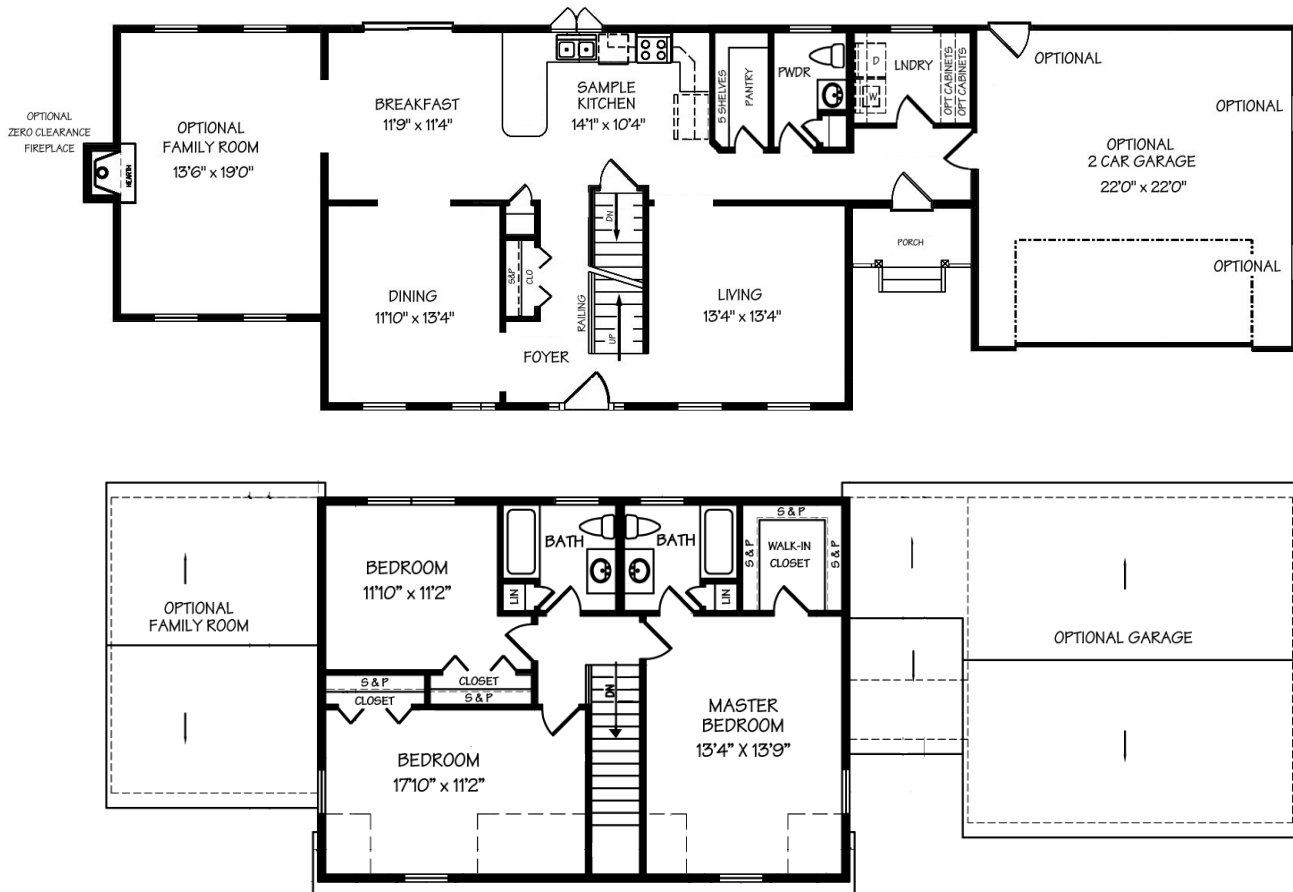

# Floor Plan - The Connecticut

Meredith, New Hampshire  
Office: 1-800-350-4442

Site: 603-279-0796 • Site Fax: 603-279-1078

Simplicity and charm mark this traditional cozy Cape Cod. This timeless design has been updated for today's life style and features a full rear dormer. The two enchanting "A" dormers give this home an attractive roadside presence. Time is the final judge and as you can see, this home has become a New England Favorite.

### The Connecticut-I

- 3 Bedrooms
- 2-1/2 Baths
- 1,872 sq.ft.

### The Connecticut-II

- 3 Bedrooms
- 2-1/2 Baths
- 1,968 sq.ft.
- Mud Room
- Attached Garage

Built By:

**Please Note:** All Kitchen layouts are representative only. This flyer is for illustrative purposes only and is not a legal contract. Floor Plans shown are one variation of homes illustrated. Other variations and sizes available. Please speak with a Sales Associate for more details and options. Layouts and options are subject to change.