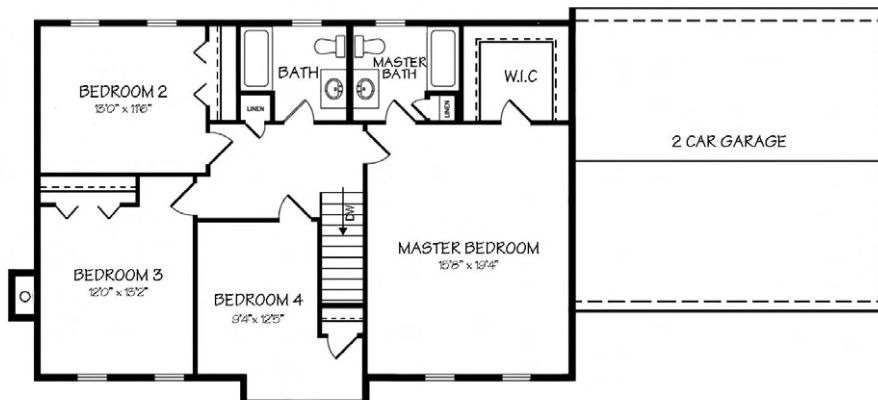

Floor Plan - The Illinois

Meredith, New Hampshire
Office: 1-800-350-4442
Site: (603) 279-0796
Site Fax: (603) 279-1078

Built By:

CALUMET
CONSTRUCTION, LLC

Please Note: All Kitchen layouts are representative only. This flyer is for illustrative purposes only and is not a legal contract. Floor Plans shown are one variation of homes illustrated. Other variations and sizes available. Please speak with a Sales Associate for more details and options. Layouts and options are subject to change.