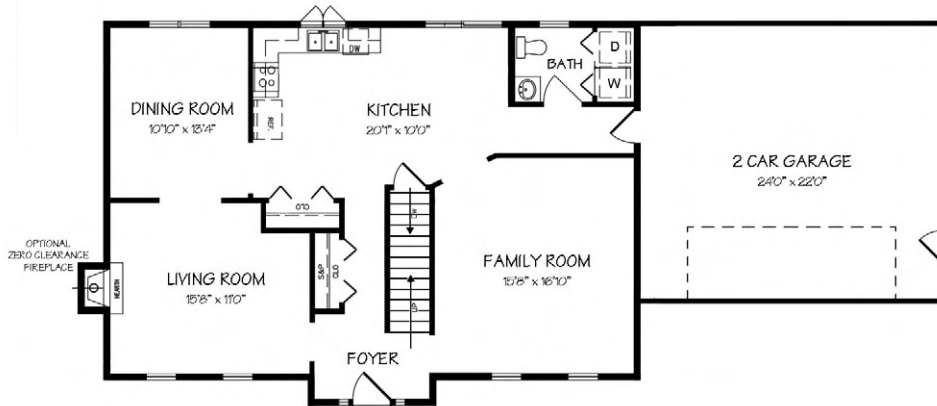

Floor Plan - The Illinois

Meredith, New Hampshire
Office: 1-800-350-4442
Site: (603) 279-0796
Site Fax: (603) 279-1078

Built By:

CALUMET
CONSTRUCTION, LLC

Please Note: All Kitchen layouts are representative only. This flyer is for illustrative purposes only and is not a legal contract. Floor Plans shown are one variation of homes illustrated. Other variations and sizes available. Please speak with a Sales Associate for more details and options. Layouts and options are subject to change.