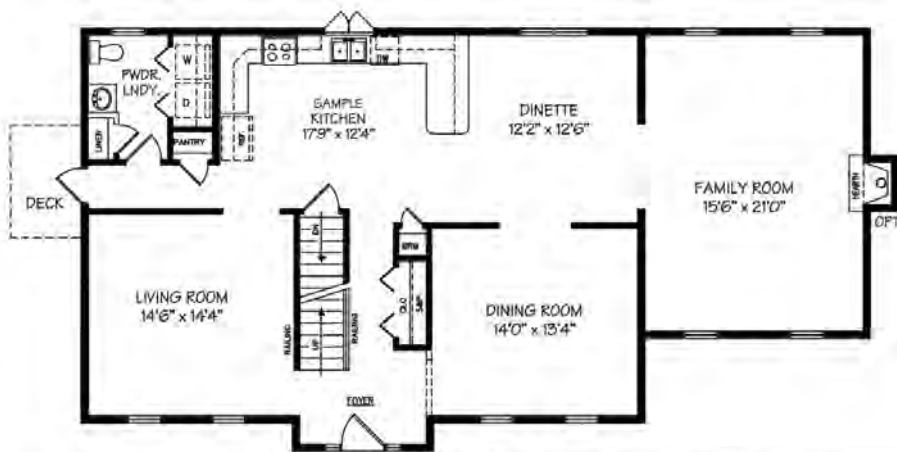

Floor Plan - The Tennessee

Meredith, New Hampshire
Office: 1-800-350-4442
Site: 603-279-0796 • Site Fax: 603-279-1078

This stately Colonial has it all! The first floor is open and spacious and includes a bath laundry room, kitchen and breakfast area large enough for most any family, formal living room, formal dining room and a separate family room. The second floor includes 4 bedrooms; the master bedroom has a private master bath and walk-in closet.

The Tennessee

- 4 Bedrooms
- 2-1/2 Baths
- 2,632 sq.ft.
- Garage-under

Built By:

Please Note: All Kitchen layouts are representative only. This flyer is for illustrative purposes only and is not a legal contract. Floor Plans shown are one variation of homes illustrated. Other variations and sizes available. Please speak with a Sales Associate for more details and options. Layouts and options are subject to change.