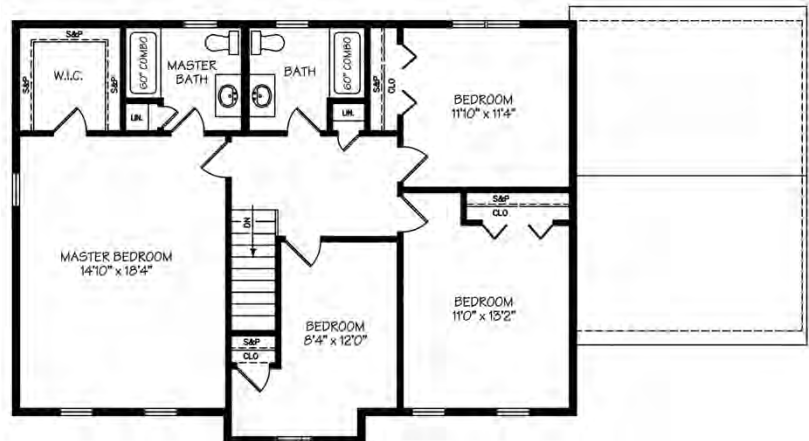

Floor Plan - The Tennessee

Meredith, New Hampshire
Office: 1-800-350-4442
Site: 603-279-0796 • Site Fax: 603-279-1078

This stately Colonial has it all! The first floor is open and spacious and includes a bath laundry room, kitchen and breakfast area large enough for most any family, formal living room, formal dining room and a separate family room. The second floor includes 4 bedrooms; the master bedroom has a private master bath and walk-in closet.

The Tennessee

- 4 Bedrooms
- 2-1/2 Baths
- 2,632 sq.ft.
- Garage-under

Built By:

Please Note: All Kitchen layouts are representative only. This flyer is for illustrative purposes only and is not a legal contract. Floor Plans shown are one variation of homes illustrated. Other variations and sizes available. Please speak with a Sales Associate for more details and options. Layouts and options are subject to change.